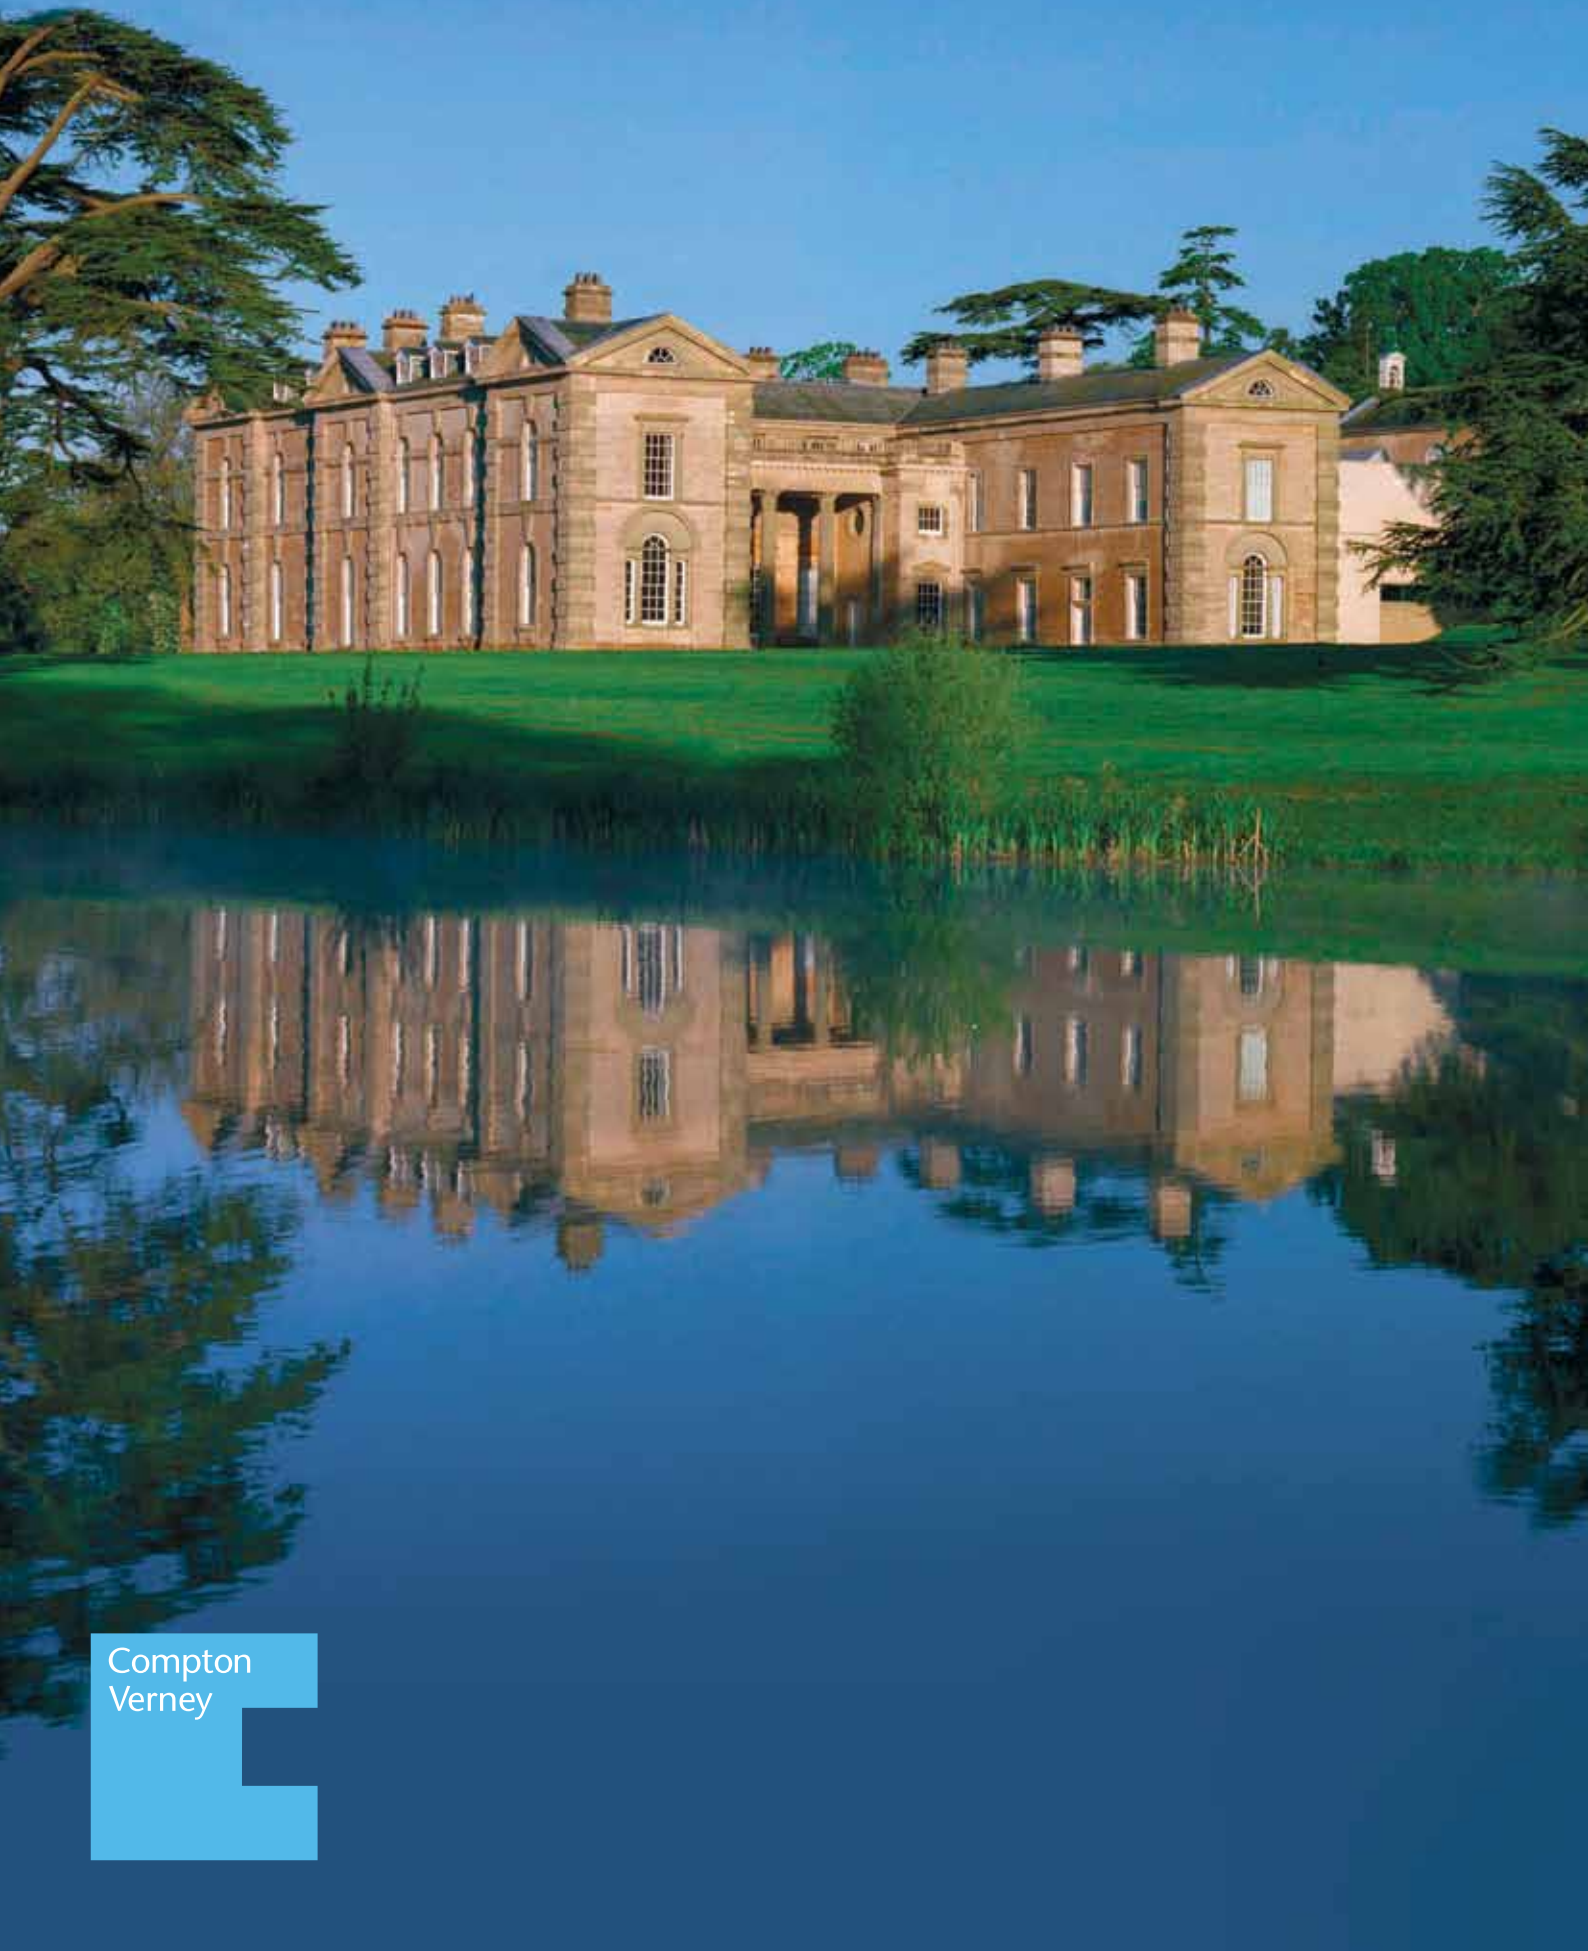

Compton Verney

Compton
Verney

The venue

Compton Verney, with its stunning landscaped grounds, is the perfect setting for private and corporate events, weddings, product launches, team building and marquee functions. This award-winning, elegant gallery melds a beautiful 18th Century original exterior with contemporary internal architecture, set in 'Capability' Brown designed parkland.