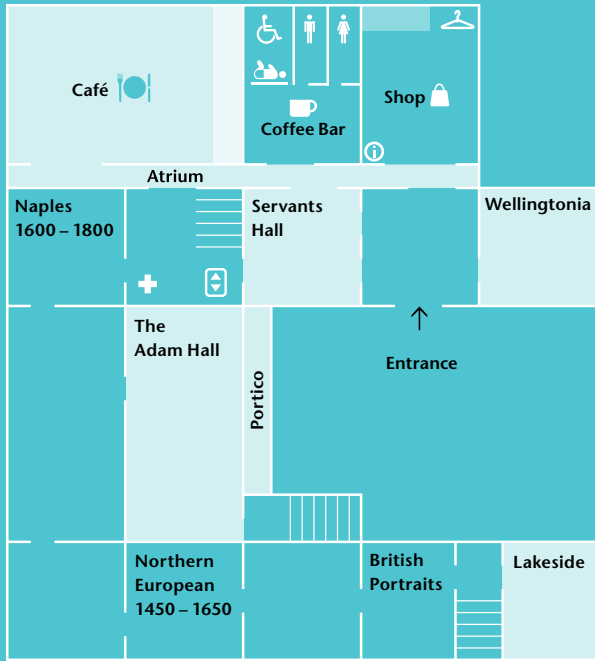

Ground floor