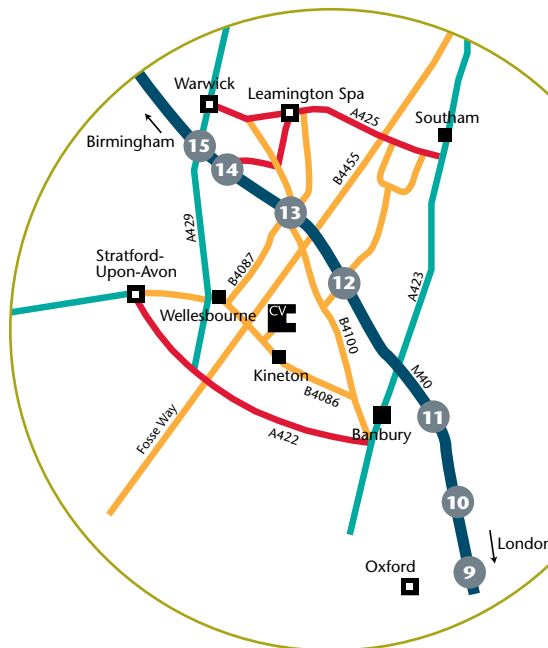

Situated in the heart of England, Compton Verney is easily accessible from the M40, M42 or M5 and within easy reach of Birmingham International airport. Banbury, Stratford-upon-Avon, Warwick and Leamington Spa are only a twenty minute drive away, with rail links direct to London and the rest of the country, making it suitable for all manner of events.

We are situated 9 miles south-east of Stratford-upon-Avon, on the B4086 between Wellesbourne and Kineton. From the M40 take junction 12 and follow the brown signs.

Spaces available to hire at Compton Verney