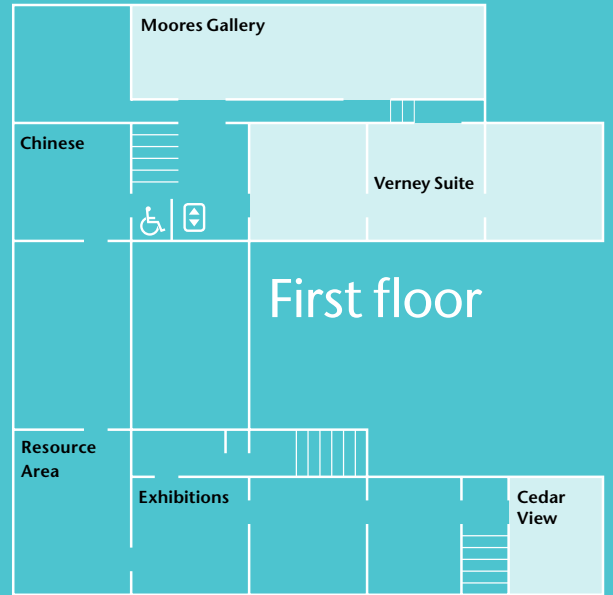

Ground floor